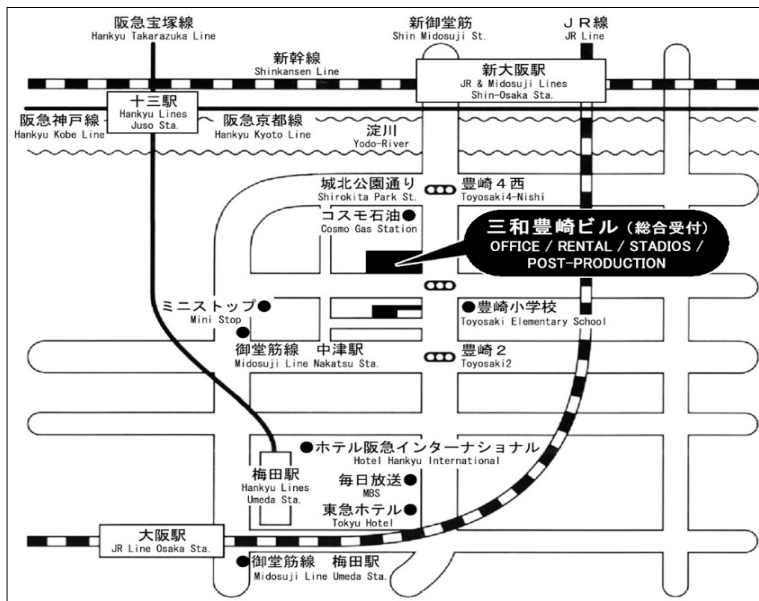

Access to Sanwa Tokyo

- Osaka Station 15 min. walk
- Umeda Station 12 min. walk
- Nakatsu Station 5 min. walk
- ShinOsaka Station 7 min. car

OSAKA